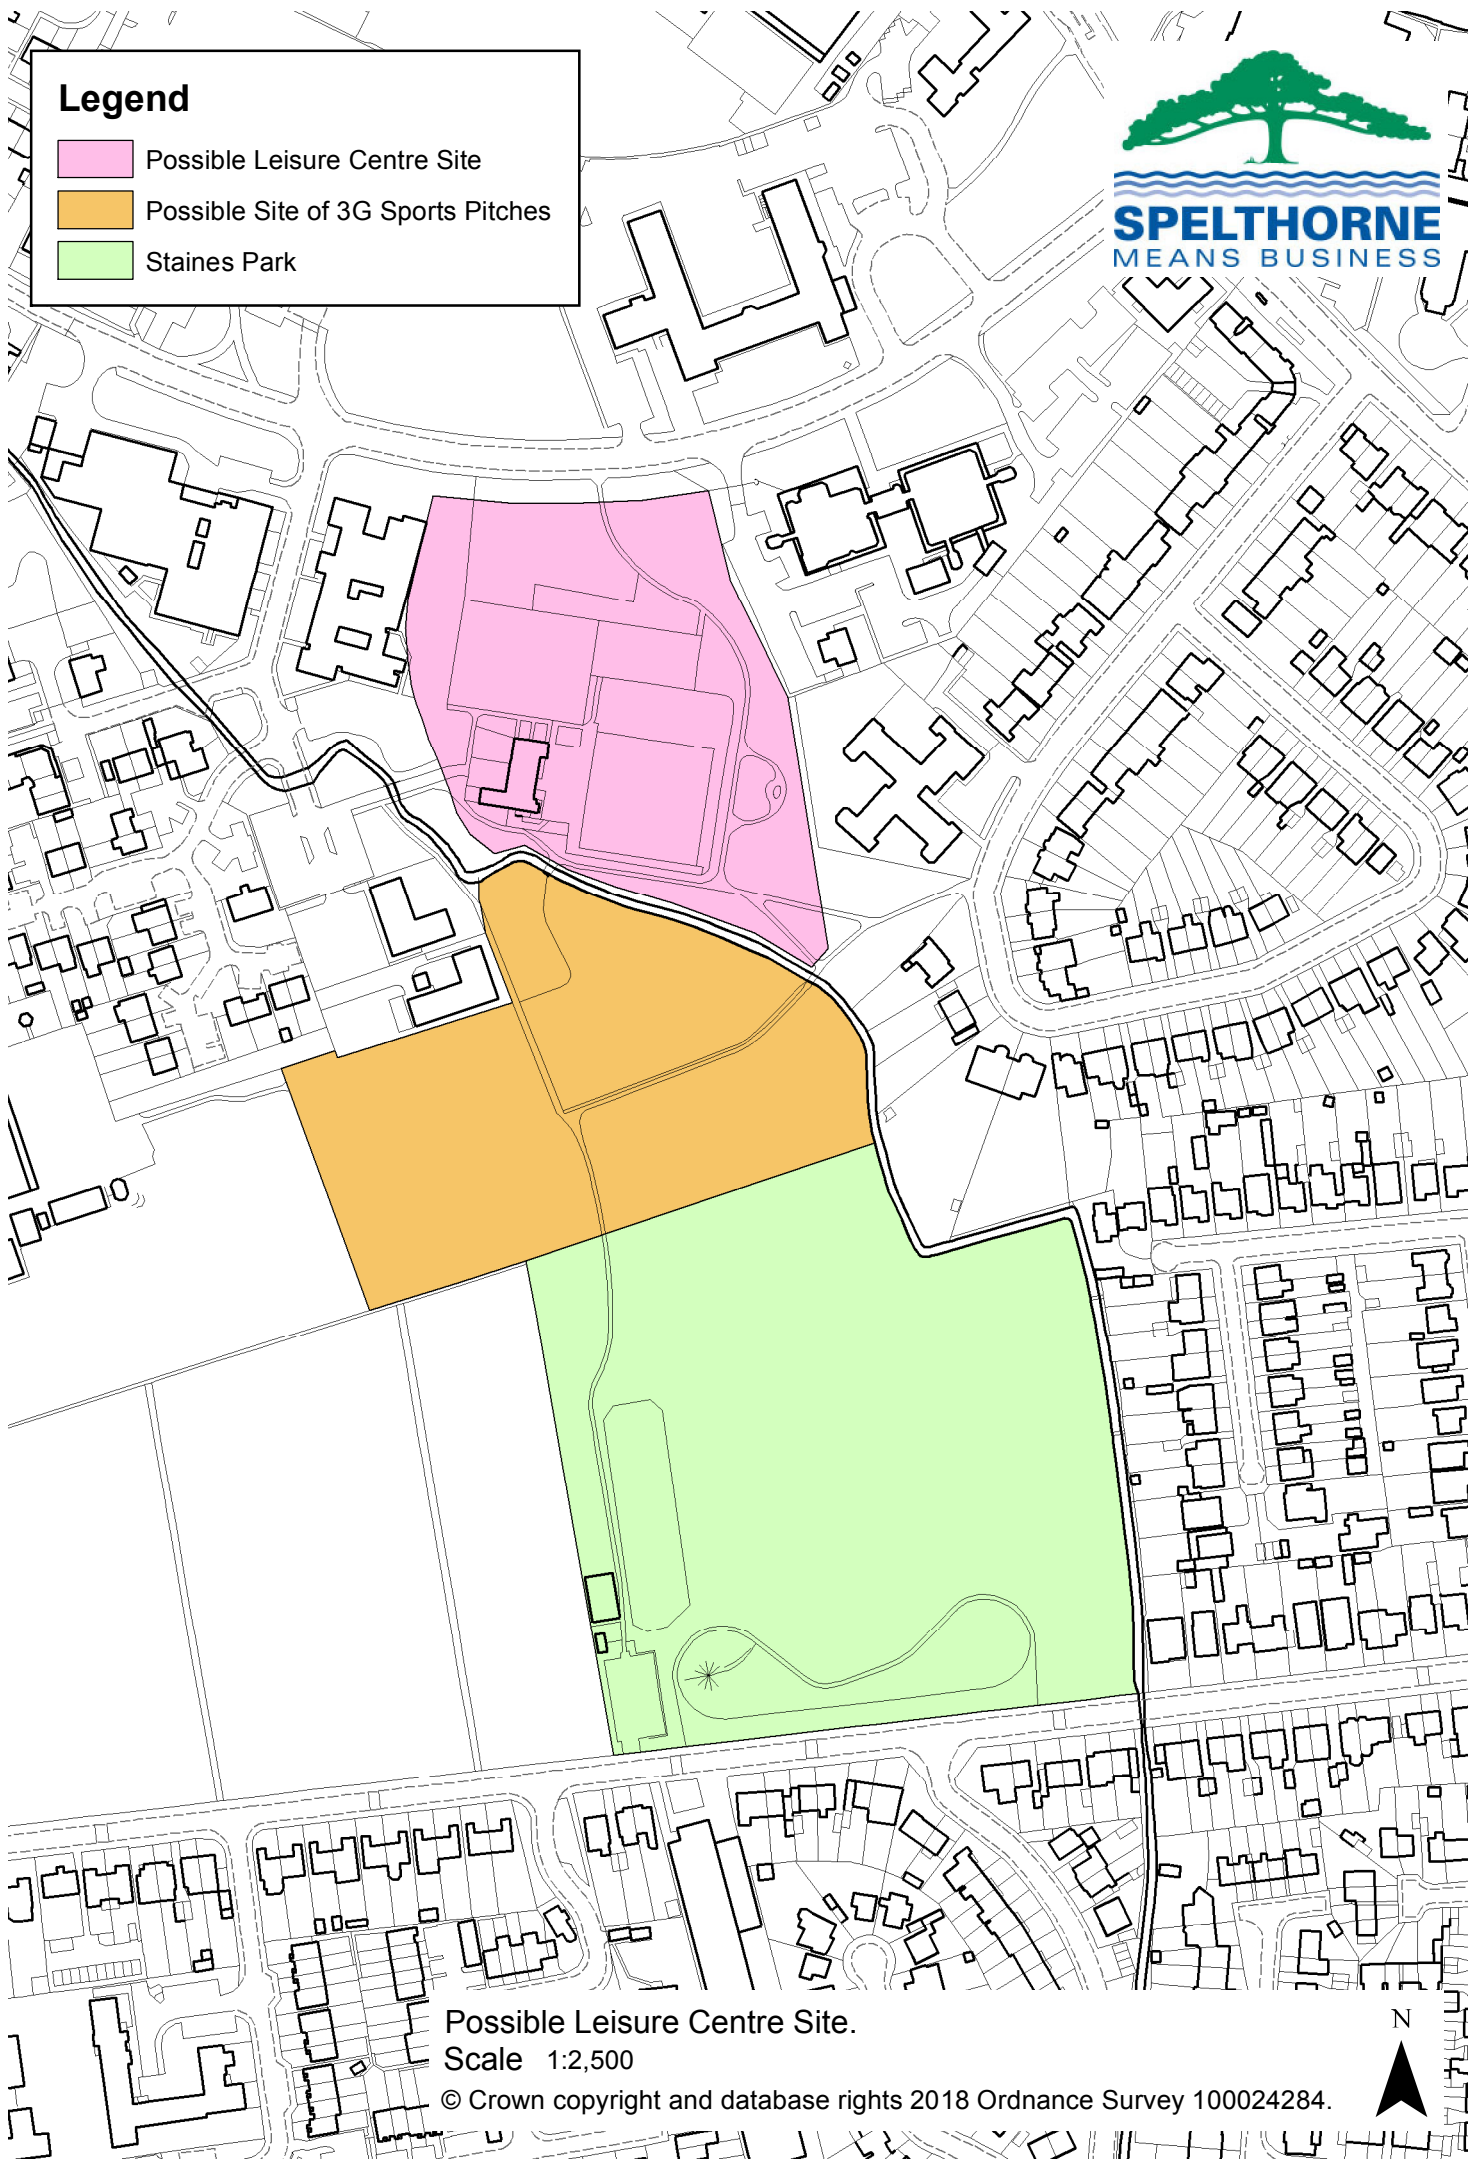

Legend

-  Possible Leisure Centre Site
-  Possible Site of 3G Sports Pitches
-  Staines Park

Possible Leisure Centre Site.
Scale 1:2,500

© Crown copyright and database rights 2018 Ordnance Survey 100024284.